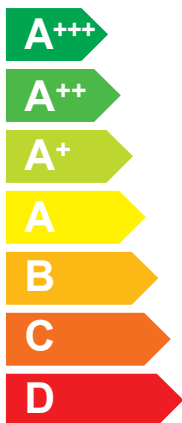

ENERG

енергия · ενεργεια

3302059

CHAFFOTEAUX

ARIANEXT FLEX 50 S LINK R32

A++

A+

Two icons showing sound power levels. The top icon shows a speaker inside a house with the value 37 dB. The bottom icon shows a speaker outside a house with the value 54 dB.

Legend for power output levels indicated by the map colors: 8 kW (dark blue), 6 kW (medium blue), and 3 kW (light blue).